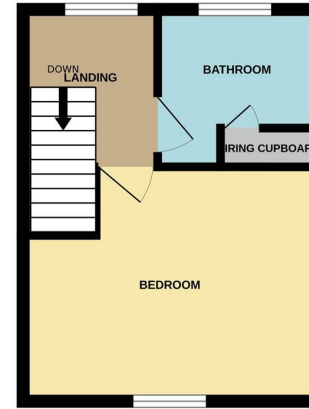

Energy Efficiency Rating

	Current	Potential
Very energy efficient - lower running costs		
(92 plus) A		
(81-91) B		87
(69-80) C		
(55-68) D		
(39-54) E	41	
(21-38) F		
(1-20) G		
Not energy efficient - higher running costs		
England & Wales	EU Directive 2002/91/EC