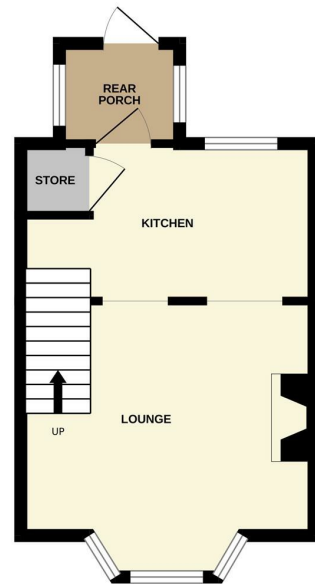

GROUND FLOOR
265 sq.ft. (24.6 sq.m.) approx.